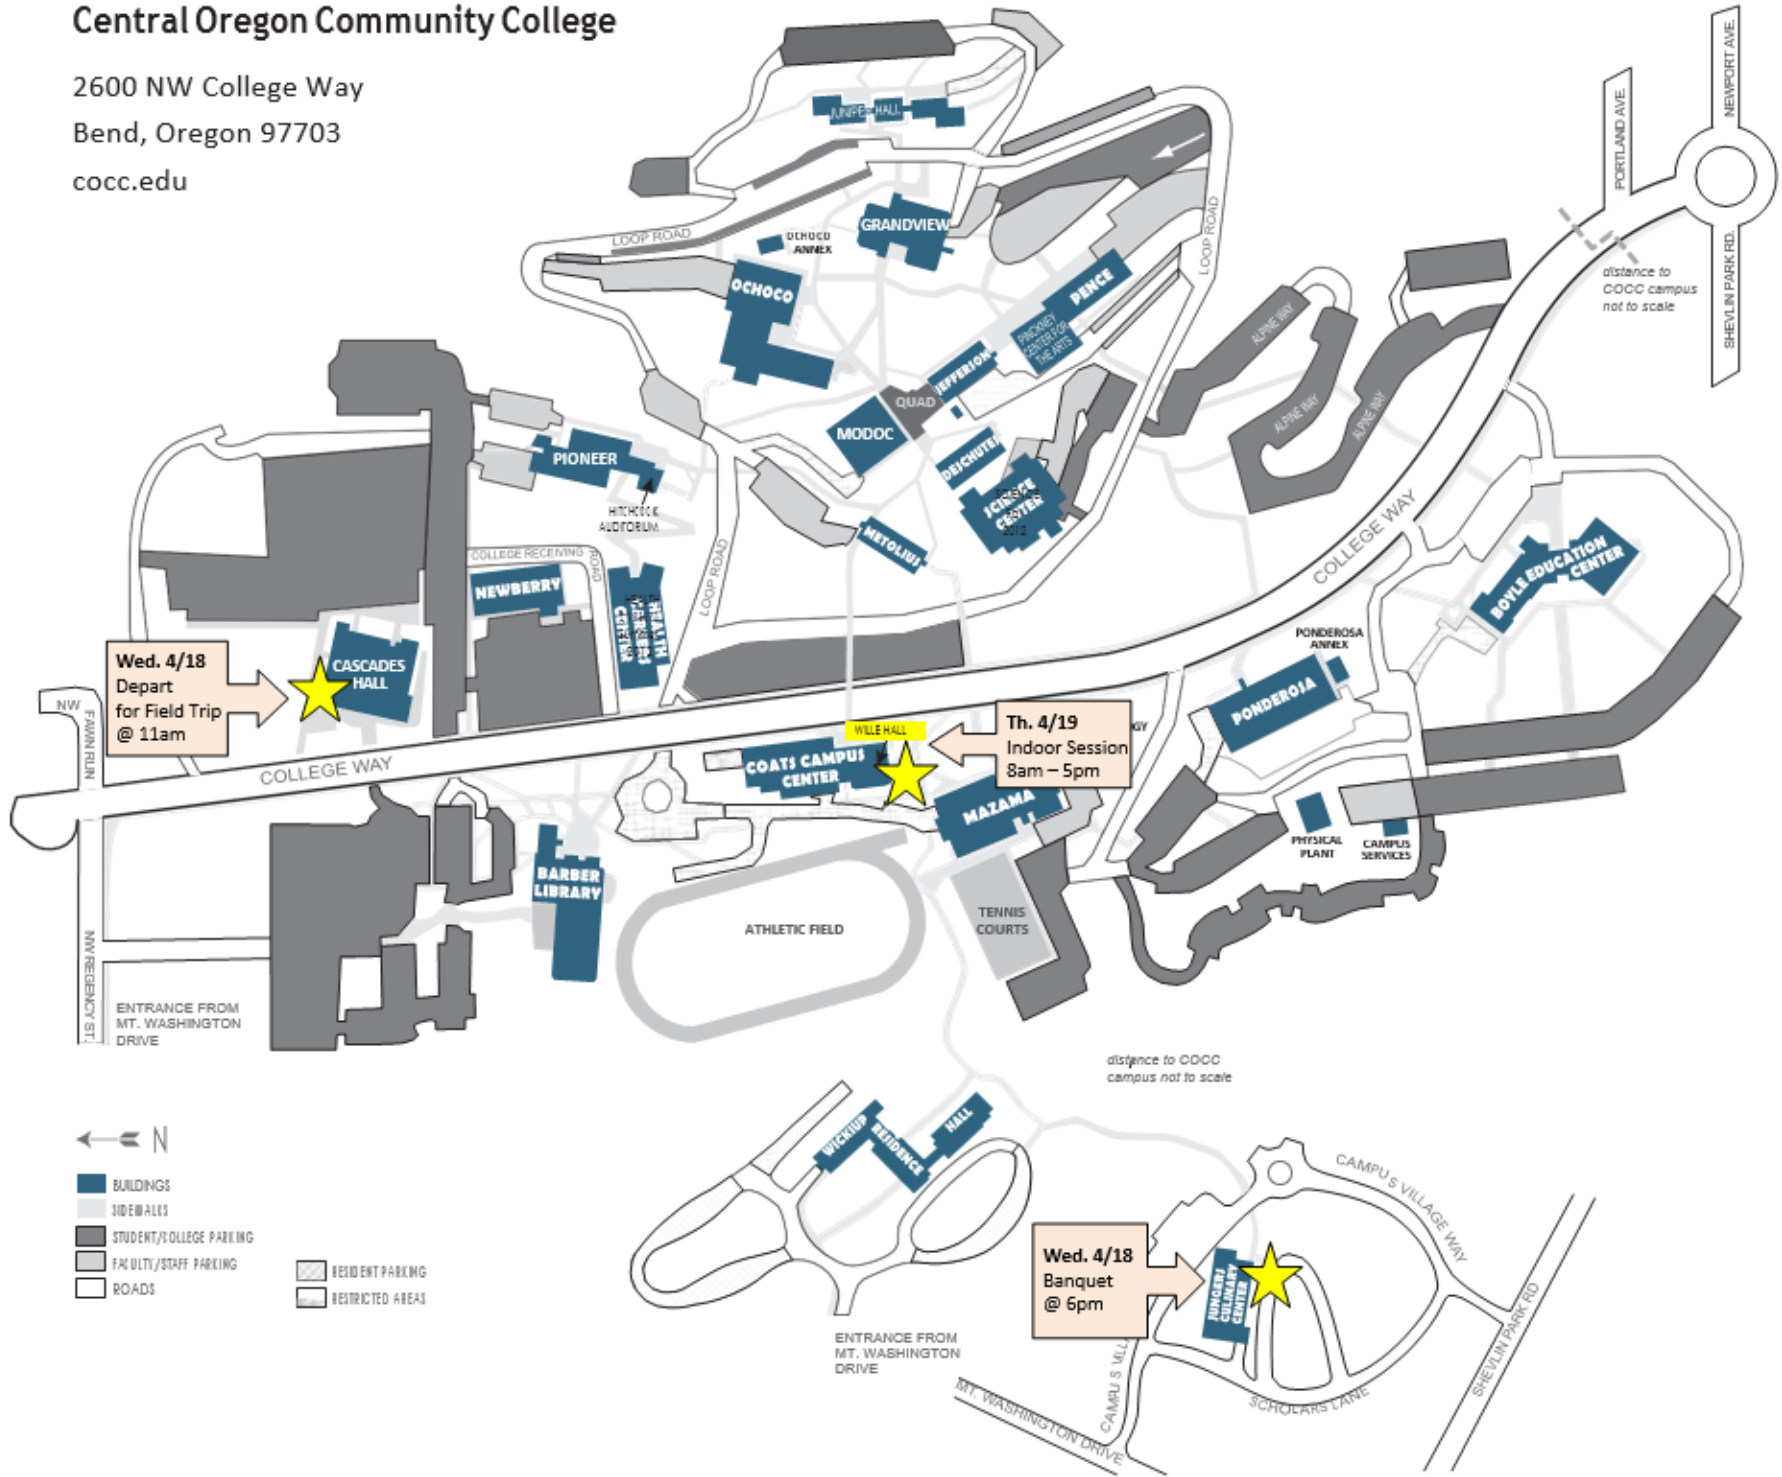

Central Oregon Community College

2600 NW College Way
Bend, Oregon 97703
cocc.edu

Wed. 4/18
Depart
for Field Trip
@ 11am

Th. 4/19
Indoor Session
8am - 5pm

Wed. 4/18
Banquet
@ 6pm

- ← N
- BUILDINGS
- SIDEWALKS
- STUDENT/ COLLEGE PARKING
- FACULTY/STAFF PARKING
- ROADS
- RESIDENT PARKING
- RESTRICTED AREAS

ENTRANCE FROM
MT. WASHINGTON
DRIVE

ENTRANCE FROM
MT. WASHINGTON
DRIVE

distance to
COCC campus
not to scale

distance to COCC
campus not to scale